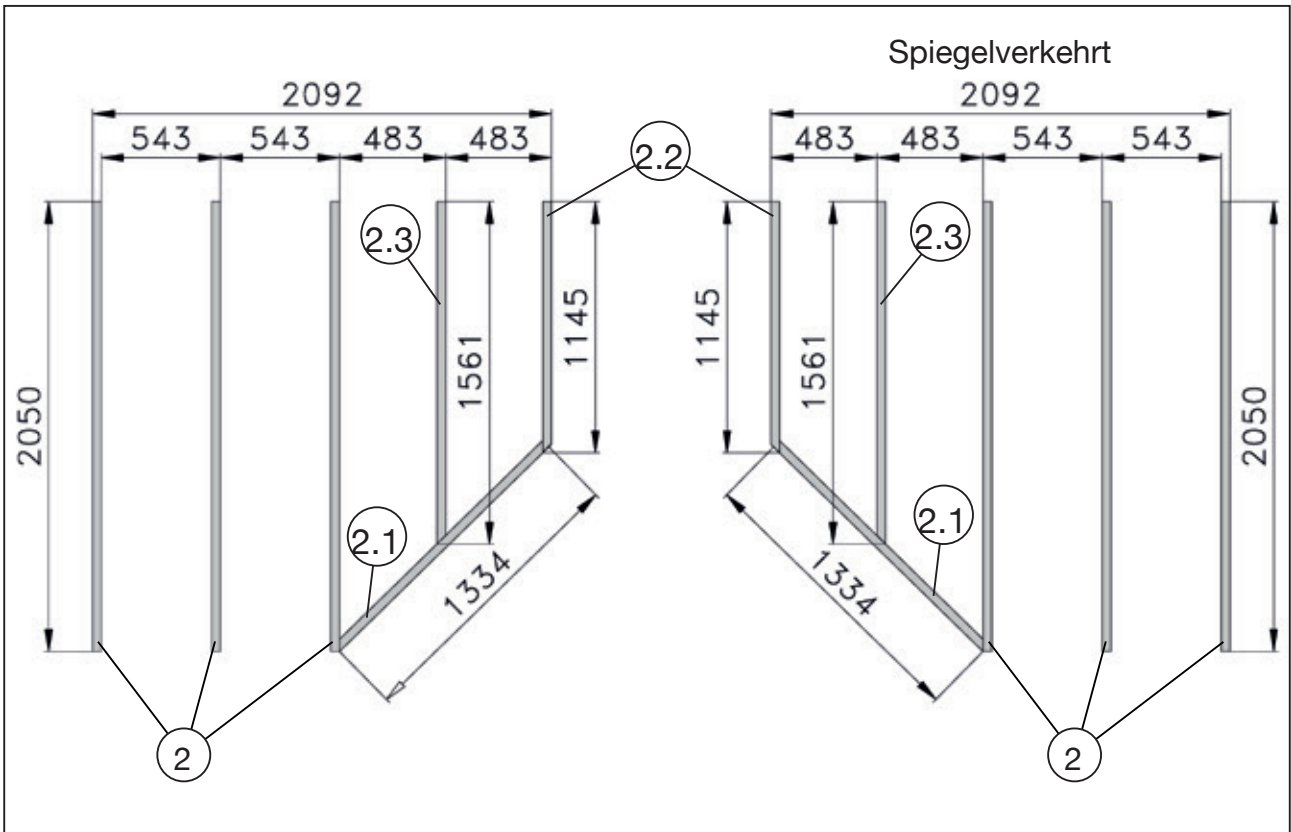

800.0286.16.49 800.0286.20.02

Pos	Bild	Abmessung (mm)	Anzahl (Stück)			
			229.2121.1X400	229.2121.1X404	229.2424.1X400	229.2424.1X404
-	-	-	-	-	-	-
②	R002.0660.2050 R002.0660.2350 	40/40/2050 40/40/2350	6 -	1 -	- 7	- 2
③	R002.0660.1518 	40/40/1518	-	3	-	3
④	R002.0091.2050 R002.0091.2350 	15,5/96/2050 15,5/96/2350	24 -	- -	- 27	- -
⑤	R002.0091.2350 R002.0091.2644 	15,5/96/2350 15,5/96/2644	27 -	27 -	- 32	- 32
⑥	R002.0400.2300 R002.0400.2250 	11/58/2300 11/58/2250	17 -	- 17	19 -	19 -

Pos	M100.034		Stück			
	Bild	Abmessung (mm)	229.2121.1X400	229.2121.1X404	229.2424.1X400	229.2424.1X404
M9	K045.1270.0001		1	1	1	1
M10	K036.3135.0001		1	1	1	1
M11	K001.4040.0004		26	26	26	26
M12	K010.3016.0001		4	4	4	4

Art.-Nr.:229.2424.1X40X

Wand 1

Wand 2

Wand 3

Wand 4

Wand 5

1 Art.-Nr.:229.2121.1X400

2 Art.-Nr.:229.2121.1X400