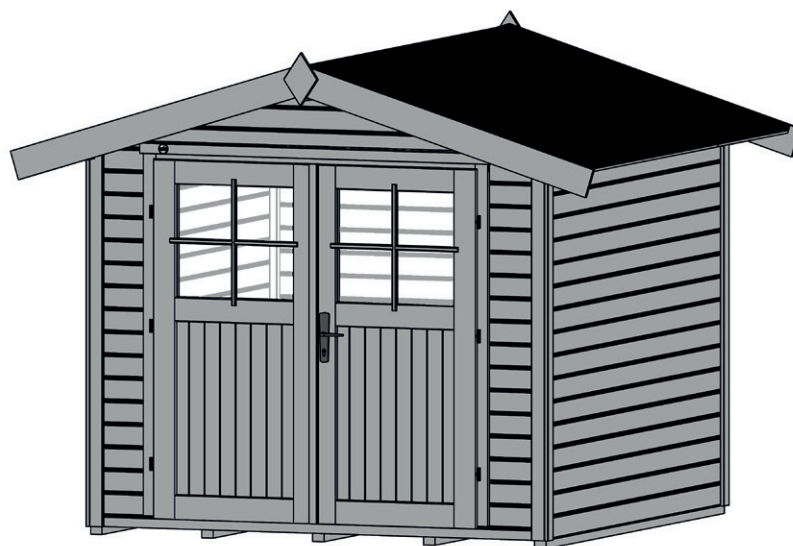

www.weka-holzbau.com

Gartenhaus

122.2421.40001
122.2421.43001
122.2421.45001
122.2421.46001

122.2424.40001
122.2424.43001
122.2424.45001
122.2424.46001

Montage-, Bedienungs- und Wartungsanleitung

800.0286.17.76