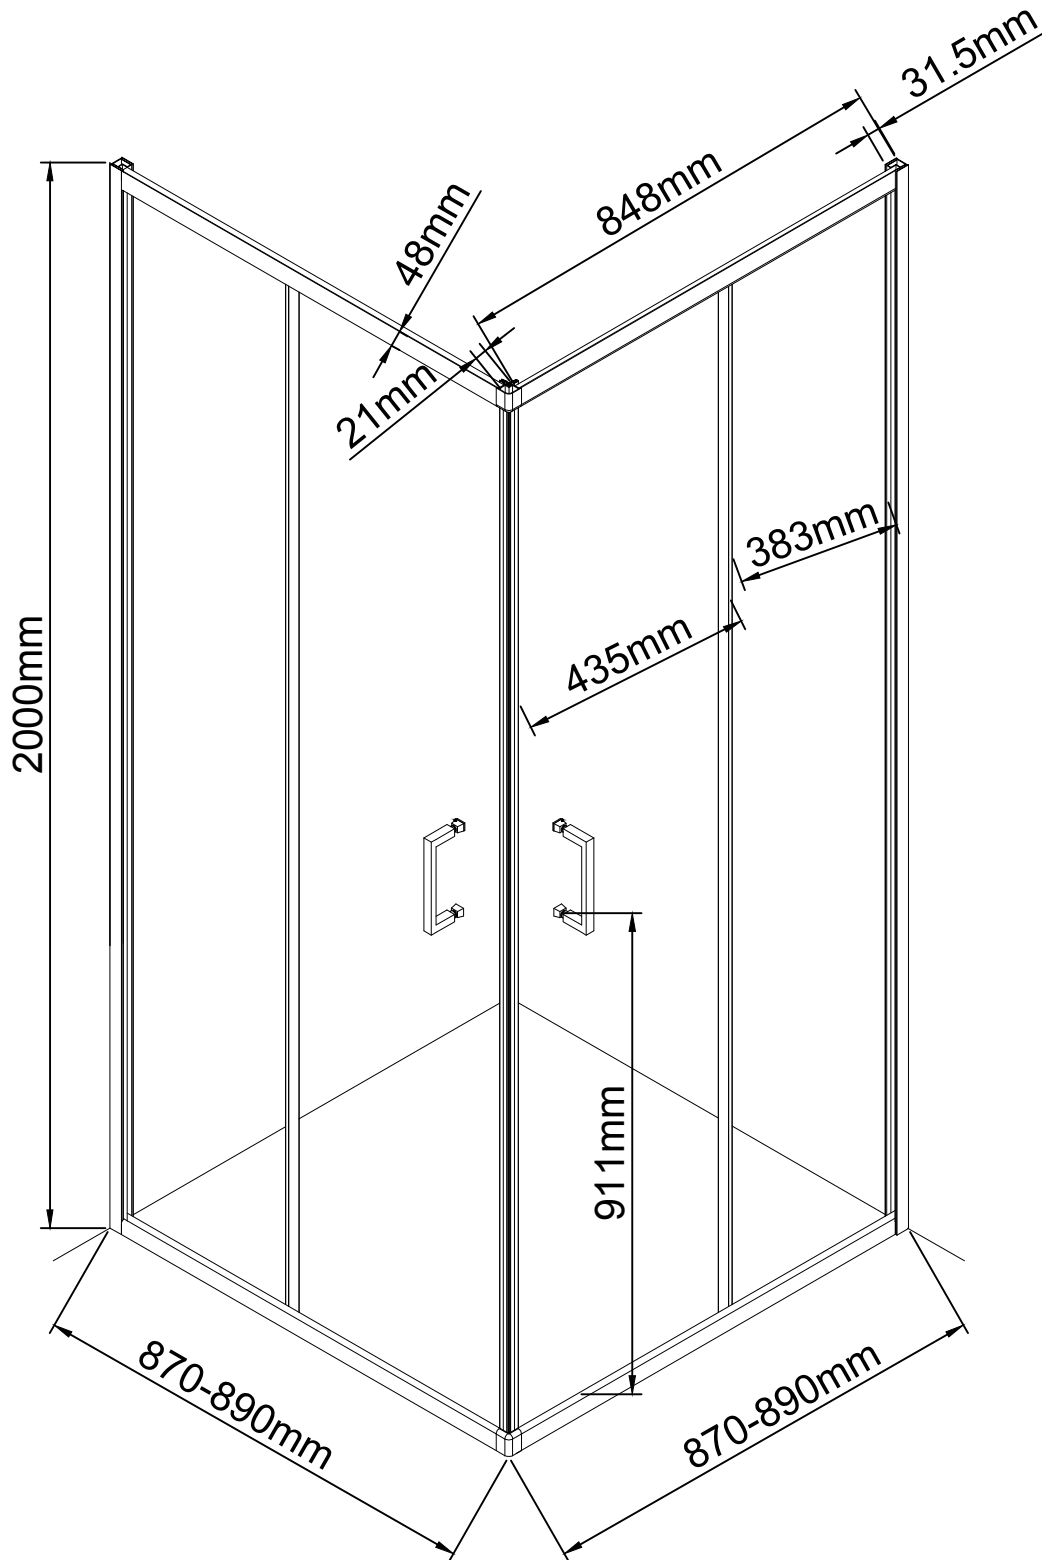

FAC283 with new size
(870-890)X(870-890)X2000mm

profile: black painted
fixed door+silding door: 6mm clear
tempered glass handle: handle in black
wheels: double black wheels for top and
bottom